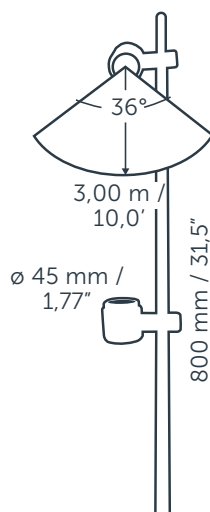

MINI SCOPE DUO

GENERAL

MINI SCOPE DUO
 Article number: 10400606
 Category: spot
 Light source: LED
 Color changing: no
 Warranty: 5 years

DIMENSIONS

Length: -
 Width: -
 Height: 45 mm / 1.77"
 Diameter: 47 mm / 1.85"
 Total height: 215 mm / 8.46"
 Recess depth: -

ELECTRONICS

Voltage: 12V AC
 Output: 1,00 Watt
 VA: 2.00
 Power factor: 0,50
 Light source: 3x SMD-LED 0.5W
 Lifetime: 25000 hours
 Energy label: G
 Dimmable: no
 Length of cable lead: 24" / 600 mm

LIGHT SPECIFICATIONS

Color temperature: 2900 K
 CRI (RA): 93
 Luminous intensity: 132.00 Cd
 Light beam 0-180: 36°
 Light beam 90-270: 36°
 Net luminous flux: 64 lumen
 Luminous efficiency: 64 lumenwatt

MATERIAL

Ring Plate: -
 Lens: polycarbonate
 Exterior: polycarbonate
 Easy Lock included: yes
 Installation hardware included: yes

AVAILABLE PRODUCT COLORS

-

AVAILABLE ACCESSORIES

RISER1, RISER2, SHIELD, KILLFLASH

PROTECTION RATING

IP : 67

Distance		Light circle 0-180°		Light circle 90-270°		Illuminance
[m]	[ft]	[m]	[ft]	[m]	[ft]	[lux]
1.50	4,92	0,97	3,20	0,97	3,20	58,67
2.00	6,56	1,30	4,26	1,30	4,26	33,00
2.50	8,20	1,62	5,33	1,62	5,33	21,12
3.00	9,84	1,95	6,40	1,95	6,40	14,67
3.50	11,48	2,27	7,46	2,27	7,46	10,78
4.00	13,12	2,60	8,53	2,60	8,53	8,25
0.30	1,00	0,20	0,65	0,20	0,65	1428,32