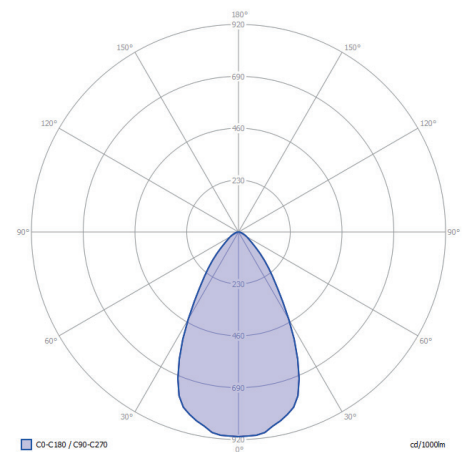

MINI SCOPE DUO

GENERAL

MINI SCOPE DUO
 Article number: 10400606
 Category: spot
 Light source: LED
 Color changing: no
 Warranty: 5 years

DIMENSIONS

Length: -
 Width: -
 Height: 45 mm / 1.77"
 Diameter: 47 mm / 1.85"
 Total height: 215 mm / 8.46"
 Recess depth: -

Color temperature: 2900 K
 CRI (RA): 93
 Luminous intensity: 132.00 Cd
 Light beam 0-180: 36°
 Light beam 90-270: 36°
 Net luminous flux: 64 lumen
 Luminous efficiency: 64 lumenwatt

MATERIAL

Ring Plate: -
 Lens: polycarbonate
 Exterior: polycarbonate
 Easy Lock included: yes
 Installation hardware included: yes

AVAILABLE PRODUCT COLORS

-

AVAILABLE ACCESSORIES

RISER1, RISER2, SHIELD, KILLFLASH

PROTECTION RATING

IP : 67

Distance		Light circle 0-180°		Light circle 90-270°		Illuminance
[m]	[ft]	[m]	[ft]	[m]	[ft]	[lux]
1.50	4,92	0,97	3,20	0,97	3,20	58,67
2.00	6,56	1,30	4,26	1,30	4,26	33,00
2.50	8,20	1,62	5,33	1,62	5,33	21,12
3.00	9,84	1,95	6,40	1,95	6,40	14,67
3.50	11,48	2,27	7,46	2,27	7,46	10,78
4.00	13,12	2,60	8,53	2,60	8,53	8,25
0.30	1,00	0,20	0,65	0,20	0,65	1428,32