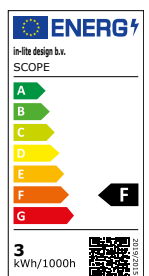

OUTDOOR LIGHTING

SCOPE

GENERAL

SCOPE
 Article number: 10400503
 Category: spot
 Light source: LED
 Color changing: no
 Warranty: 5 years

DIMENSIONS

Length: -
 Width: -
 Height: 65 mm / 2.56"
 Diameter: 66 mm / 2.60"
 Total height: -
 Recess depth: -

ELECTRONICS

Voltage: 12V AC
 Output: 3.00 Watt
 VA: 5.20
 Power factor: 0.58
 Light source: 1x LED High Power 3.5W
 Lifetime: 25000 hours
 Energy label: A++
 Dimmable: no
 Length of cable lead: 600 mm / 24"

LIGHT SPECIFICATIONS

Color temperature: 3100 K
 CRI (RA): 91
 Luminous intensity: 904.00 Cd
 Light beam 0-180: 25°
 Light beam 90-270: 25°
 Net luminous flux: 271 lumen
 Luminous efficiency: 90 lumenwatt

PROTECTION RATING

IP : 67

Distance		Light circle 0-180°		Light circle 90-270°		Illuminance [lux]
[m]	[ft]	[m]	[ft]	[m]	[ft]	
2.0	6.6	0.9	2.9	0.9	2.9	226.0
4.0	13.1	1.8	5.8	1.8	5.8	56.5
6.0	19.7	2.7	8.7	2.7	8.7	25.1
8.0	26.3	3.6	11.6	3.6	11.6	14.1
10.0	32.8	4.4	14.6	4.4	14.6	9.0
12.0	39.4	5.3	17.5	5.3	17.5	6.3
0.3	1.0	0.1	0.4	0.1	0.4	9781.9