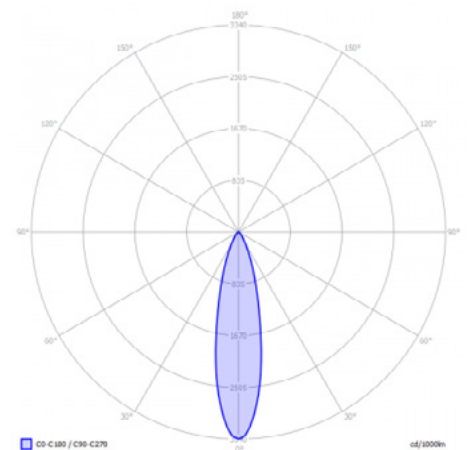

OUTDOOR LIGHTING

SCOPE

GENERAL

SCOPE
 Article number: 10400503
 Category: spot
 Light source: LED
 Color changing: no
 Warranty: 5 years

DIMENSIONS

Length: -
 Width: -
 Height: 65 mm / 2.56"
 Diameter: 66 mm / 2.60"
 Total height: -
 Recess depth: -

LIGHT SPECIFICATIONS

Color temperature: 3100 K
 CRI (RA): 91
 Luminous intensity: 904.00 Cd
 Light beam 0-180: 25°
 Light beam 90-270: 25°
 Net luminous flux: 271 lumen
 Luminous efficiency: 90 lumenwatt

PROTECTION RATING

IP : 67

Distance		Light circle 0-180°		Light circle 90-270°		Illuminance [lux]
[m]	[ft]	[m]	[ft]	[m]	[ft]	
2.0	6.6	0.9	2.9	0.9	2.9	226.0
4.0	13.1	1.8	5.8	1.8	5.8	56.5
6.0	19.7	2.7	8.7	2.7	8.7	25.1
8.0	26.3	3.6	11.6	3.6	11.6	14.1
10.0	32.8	4.4	14.6	4.4	14.6	9.0
12.0	39.4	5.3	17.5	5.3	17.5	6.3
0.3	1.0	0.1	0.4	0.1	0.4	9781.9