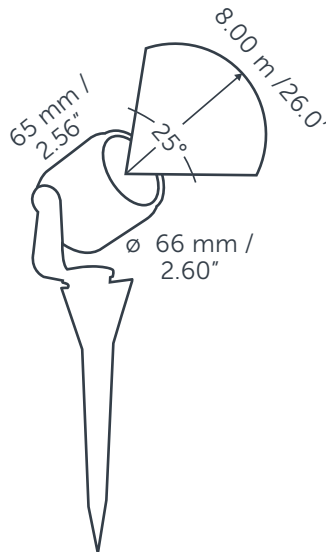

OUTDOOR LIGHTING

SCOPE

GENERAL

SCOPE
 Article number: 10400503
 Category: spot
 Light source: LED
 Color changing: no
 Warranty: 5 years

DIMENSIONS

Length: -
 Width: -
 Height: 65 mm / 2.56"
 Diameter: 66 mm / 2.60"
 Total height: -
 Recess depth: -

LIGHT SPECIFICATIONS

Color temperature: 3100 K
 CRI (RA): 91
 Luminous intensity: 904.00 Cd
 Light beam 0-180: 25°
 Light beam 90-270: 25°
 Net luminous flux: 271 lumen
 Luminous efficiency: 90 lumenwatt

PROTECTION RATING

IP : 67

Distance		Light circle 0-180°		Light circle 90-270°		Illuminance [lux]
[m]	[ft]	[m]	[ft]	[m]	[ft]	
2.0	6.6	0.9	2.9	0.9	2.9	226.0
4.0	13.1	1.8	5.8	1.8	5.8	56.5
6.0	19.7	2.7	8.7	2.7	8.7	25.1
8.0	26.3	3.6	11.6	3.6	11.6	14.1
10.0	32.8	4.4	14.6	4.4	14.6	9.0
12.0	39.4	5.3	17.5	5.3	17.5	6.3
0.3	1.0	0.1	0.4	0.1	0.4	9781.9