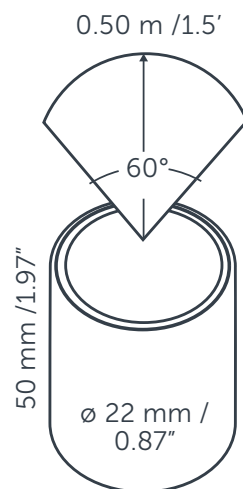

OUTDOOR LIGHTING

HYVE 22

GENERAL

HYVE 22
 Article number: 10104050
 Category: integrated
 Light source: LED
 Color changing: no
 Warranty: 5 years

DIMENSIONS

Length: -
 Width: -
 Height: 32 mm / 1.26"
 Diameter: 22 mm / 0.87"
 Total height: -
 Recess depth: 50 mm / 1.97"

ELECTRONICS

Voltage: 12V AC
 Output: 0.20 Watt
 VA: 0.20
 Power factor: 1.00
 Light source: 3x SMD-LED 0.60W
 Lifetime: 25000 hours
 Dimmable: no
 Length of cable lead: 600 mm / 24"

LIGHT SPECIFICATIONS

Color temperature: 3100 K
 CRI (RA): 93
 Luminous intensity: 2.20 Cd
 Light beam 0-180: 60°
 Light beam 90-270: 60°
 Net luminous flux: 2 lumen
 Luminous efficiency: 10 lumenwatt

MATERIAL

Ring Plate: -
 Lens: polycarbonate
 Exterior: polycarbonate
 Easy Lock included: yes
 Installation hardware included: yes

AVAILABLE PRODUCT COLORS

-

AVAILABLE ACCESSORIES

-

PROTECTION RATING

IP: 67

Distance		Light circle 0-180°		Light circle 90-270°		Illuminance
[m]	[ft]	[m]	[ft]	[m]	[ft]	[lux]
0.1	0.3	0.1	0.4	0.1	0.4	220.0
0.2	0.7	0.2	0.8	0.2	0.8	55.0
0.3	1.0	0.4	1.1	0.4	1.1	24.4
0.4	1.3	0.5	1.5	0.5	1.5	13.8
0.5	1.6	0.6	1.9	0.6	1.9	8.8
0.6	2.0	0.7	2.3	0.7	2.3	6.1
0.3	1.0	0.4	1.2	0.4	1.2	23.8