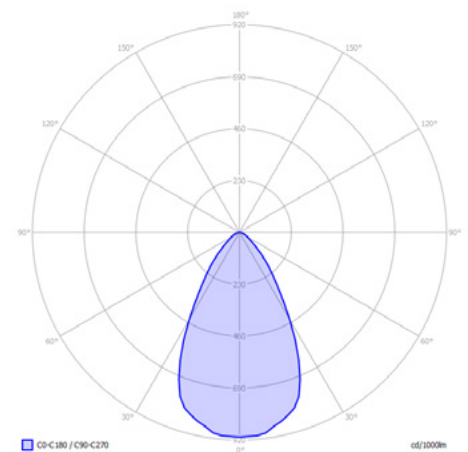

Color temperature: 3100 K
 CRI (RA): 93
 Luminous intensity: 2.20 Cd
 Light beam 0-180: 60°
 Light beam 90-270: 60°
 Net luminous flux: 2 lumen
 Luminous efficiency: 10 lumenwatt

MATERIAL

Ring Plate: -
 Lens: polycarbonate
 Exterior: polycarbonate
 Easy Lock included: yes
 Installation hardware included: yes

AVAILABLE PRODUCT COLORS

-

AVAILABLE ACCESSORIES

-

PROTECTION RATING

IP: 67

Distance		Light circle 0-180°		Light circle 90-270°		Illuminance
[m]	[ft]	[m]	[ft]	[m]	[ft]	[lux]
0.1	0.3	0.1	0.4	0.1	0.4	220.0
0.2	0.7	0.2	0.8	0.2	0.8	55.0
0.3	1.0	0.4	1.1	0.4	1.1	24.4
0.4	1.3	0.5	1.5	0.5	1.5	13.8
0.5	1.6	0.6	1.9	0.6	1.9	8.8
0.6	2.0	0.7	2.3	0.7	2.3	6.1
0.3	1.0	0.4	1.2	0.4	1.2	23.8