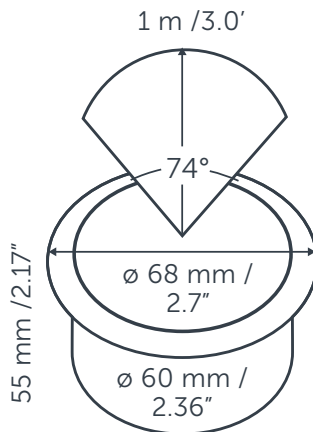

HYVE

GENERAL

HYVE
 Article number: 10103900
 Category: integrated
 Light source: LED
 Color changing: no
 Warranty: 5 years

DIMENSIONS

Length: -
 Width: -
 Height: 40 mm / 1.57"
 Diameter: 60 mm / 2.36"
 Total height: -
 Recess depth: 55 mm / 2.17"

Color temperature: 3000 K
 CRI (RA): 95
 Luminous intensity: 11.20 Cd
 Light beam 0-180°: 74°
 Light beam 90-270°: 74°
 Net luminous flux: 17 lumen
 Luminous efficiency: 21 lumenwatt

MATERIAL

Ring Plate: Stainless Steel
 Lens: polycarbonate
 Exterior: polycarbonate
 Easy Lock included: yes
 Installation hardware included: yes

AVAILABLE PRODUCT COLORS

■ Stainless steel

AVAILABLE ACCESSORIES

BOX, 100, PLATE 75

PROTECTION RATING

IP : 67

Distance		Light circle 0-180°		Light circle 90-270°		Illuminance [lux]
[m]	[ft]	[m]	[ft]	[m]	[ft]	
0.3	0.8	0.4	1.2	0.4	1.2	179.2
0.5	1.6	0.8	2.5	0.8	2.5	44.8
0.8	2.5	1.1	3.7	1.1	3.7	19.9
1.0	3.3	1.5	4.9	1.5	4.9	11.2
1.3	4.1	1.9	6.2	1.9	6.2	7.2
1.5	4.9	2.3	7.4	2.3	7.4	5.0
0.3	1.0	0.5	1.5	0.5	1.5	121.2