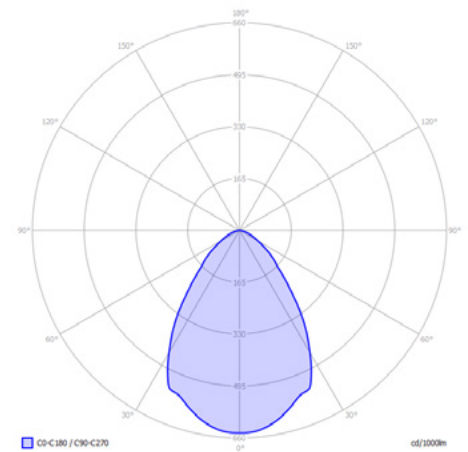

Color temperature: 3000 K
 CRI (RA): 95
 Luminous intensity: 11.20 Cd
 Light beam 0-180°: 74°
 Light beam 90-270°: 74°
 Net luminous flux: 17 lumen
 Luminous efficiency: 21 lumenwatt

MATERIAL

Ring Plate: Stainless Steel
 Lens: polycarbonate
 Exterior: polycarbonate
 Easy Lock included: yes
 Installation hardware included: yes

AVAILABLE PRODUCT COLORS

■ Stainless steel

AVAILABLE ACCESSORIES

BOX, 100, PLATE 75

PROTECTION RATING

IP : 67

Distance		Light circle 0-180°		Light circle 90-270°		Illuminance [lux]
[m]	[ft]	[m]	[ft]	[m]	[ft]	
0.3	0.8	0.4	1.2	0.4	1.2	179.2
0.5	1.6	0.8	2.5	0.8	2.5	44.8
0.8	2.5	1.1	3.7	1.1	3.7	19.9
1.0	3.3	1.5	4.9	1.5	4.9	11.2
1.3	4.1	1.9	6.2	1.9	6.2	7.2
1.5	4.9	2.3	7.4	2.3	7.4	5.0
0.3	1.0	0.5	1.5	0.5	1.5	121.2