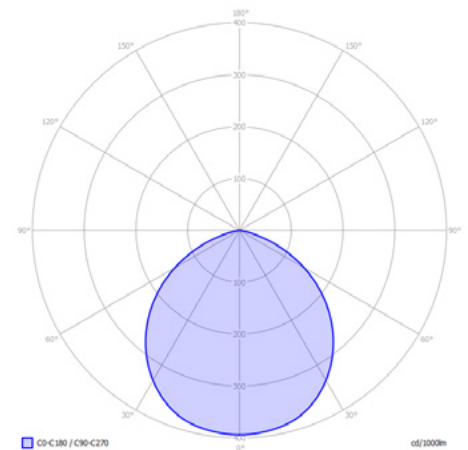

OUTDOOR LIGHTING

FUSION

GENERAL

FUSION
 Article number: 10101702
 Category: integrated
 Light source: LED
 Color changing: no
 Warranty: 5 years

DIMENSIONS

Length: -
 Width: -
 Height: 42 mm / 1.65"
 Diameter: 60 mm / 2.36"
 Total height: -
 Recess depth: 55 mm / 2.17"

Color temperature: 2650 K
 CRI (RA): 93
 Luminous intensity: 6.30 Cd
 Light beam 0-180: 105°
 Light beam 90-270: 105°
 Net luminous flux: 16 lumen
 Luminous efficiency: 18 lumenwatt

MATERIAL

Ring Plate: Stainless Steel
 Lens: polycarbonate
 Exterior: polycarbonate
 Easy Lock included: yes
 Installation hardware included: yes

AVAILABLE PRODUCT COLORS

■ Stainless steel

AVAILABLE ACCESSORIES

BOX 100, PLATE 75

PROTECTION RATING

IP : 67

Distance		Light circle 0-180°		Light circle 90-270°		Illuminance [lux]
[m]	[ft]	[m]	[ft]	[m]	[ft]	
0.3	0.8	0.70	2.1	0.7	2.10	100.8
0.5	1.6	1.30	4.3	1.3	4.30	25.2
0.8	2.5	2.00	6.4	2.0	6.40	11.2
1.0	3.3	2.60	8.6	2.6	8.60	6.3
1.3	4.1	3.30	10.7	3.3	10.70	4.0
1.5	4.9	3.90	12.8	3.9	12.80	2.8
0.3	1.0	0.8	2.6	0.8	2.6	68.2