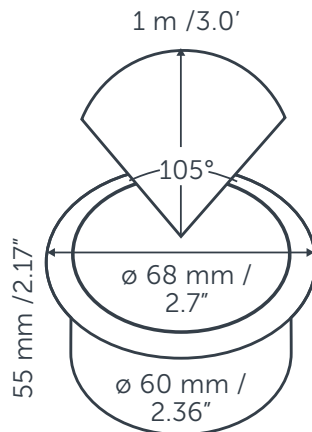

OUTDOOR LIGHTING

FUSION

GENERAL

FUSION
 Article number: 10101702
 Category: integrated
 Light source: LED
 Color changing: no
 Warranty: 5 years

DIMENSIONS

Length: -
 Width: -
 Height: 42 mm / 1.65"
 Diameter: 60 mm / 2.36"
 Total height: -
 Recess depth: 55 mm / 2.17"

Color temperature: 2650 K
 CRI (RA): 93
 Luminous intensity: 6.30 Cd
 Light beam 0-180: 105°
 Light beam 90-270: 105°
 Net luminous flux: 16 lumen
 Luminous efficiency: 18 lumenwatt

MATERIAL

Ring Plate: Stainless Steel
 Lens: polycarbonate
 Exterior: polycarbonate
 Easy Lock included: yes
 Installation hardware included: yes

AVAILABLE PRODUCT COLORS

■ Stainless steel

AVAILABLE ACCESSORIES

BOX 100, PLATE 75

PROTECTION RATING

IP : 67

Distance		Light circle 0-180°		Light circle 90-270°		Illuminance [lux]
[m]	[ft]	[m]	[ft]	[m]	[ft]	
0.3	0.8	0.70	2.1	0.7	2.10	100.8
0.5	1.6	1.30	4.3	1.3	4.30	25.2
0.8	2.5	2.00	6.4	2.0	6.40	11.2
1.0	3.3	2.60	8.6	2.6	8.60	6.3
1.3	4.1	3.30	10.7	3.3	10.70	4.0
1.5	4.9	3.90	12.8	3.9	12.80	2.8
0.3	1.0	0.8	2.6	0.8	2.6	68.2