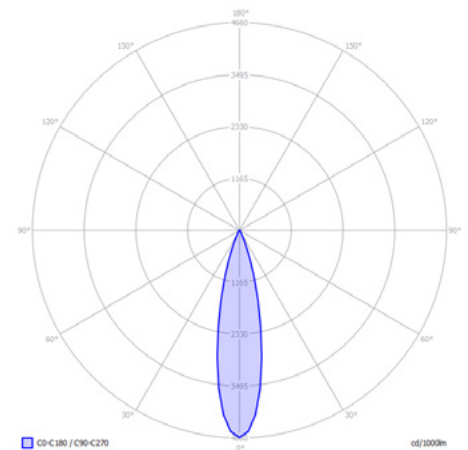

FLUX

GENERAL

FLUX
 Article number: 10103201
 Category: integrated
 Light source: LED
 Color changing: no
 Warranty: 5 years

DIMENSIONS

Length: -
 Width: -
 Height: 42 mm / 1.65"
 Diameter: 60 mm / 2.36"
 Total height: -
 Recess depth: 55 mm / 2.17"

ELECTRONICS

Voltage: 12V AC
 Output: 1.50 Watt
 VA: 2.50
 Power factor: 0.60
 Light source: 3x SMD-LED 0.5W
 Lifetime: 25000 hours
 Dimmable: no
 Length of cable lead: 600 mm / 24"

LIGHT SPECIFICATIONS

Color temperature: 3000 K
 CRI (RA): 92
 Luminous intensity: 459.10 Cd
 Light beam 0-180: 24°
 Light beam 90-270: 24°
 Net luminous flux: 99 lumen
 Luminous efficiency: 66 lumenwatt

BOX 100, PLATE 75

PROTECTION RATING

IP : 67

Distance		Light circle 0-180°		Light circle 90-270°		Illuminance [lux]
[m]	[ft]	[m]	[ft]	[m]	[ft]	
1.5	4.9	0.6	2.1	0.6	2.1	204.0
3.0	9.8	1.3	4.2	1.3	4.2	51.0
4.5	14.8	1.9	6.3	1.9	6.3	22.7
6.0	19.7	2.6	8.4	2.6	8.4	12.8
7.5	24.6	3.2	10.5	3.2	10.5	8.2
9.0	29.5	3.8	12.6	3.8	12.6	5.7
0.3	1.0	0.1	0.4	0.1	0.42	4967.75