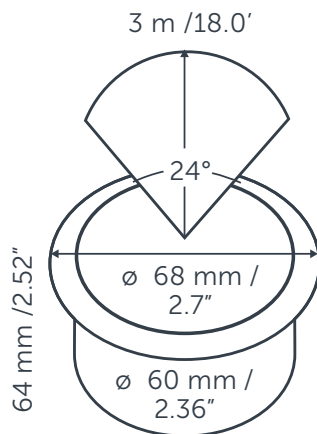

FLUX

GENERAL

FLUX
 Article number: 10103201
 Category: integrated
 Light source: LED
 Color changing: no
 Warranty: 5 years

DIMENSIONS

Length: -
 Width: -
 Height: 42 mm / 1.65"
 Diameter: 60 mm / 2.36"
 Total height: -
 Recess depth: 55 mm / 2.17"

ELECTRONICS

Voltage: 12V AC
 Output: 1.50 Watt
 VA: 2.50
 Power factor: 0.60
 Light source: 3x SMD-LED 0.5W
 Lifetime: 25000 hours
 Dimmable: no
 Length of cable lead: 600 mm / 24"

LIGHT SPECIFICATIONS

Color temperature: 3000 K
 CRI (RA): 92
 Luminous intensity: 459.10 Cd
 Light beam 0-180: 24°
 Light beam 90-270: 24°
 Net luminous flux: 99 lumen
 Luminous efficiency: 66 lumenwatt

BOX 100, PLATE 75

PROTECTION RATING

IP : 67

Distance		Light circle 0-180°		Light circle 90-270°		Illuminance [lux]
[m]	[ft]	[m]	[ft]	[m]	[ft]	
1.5	4.9	0.6	2.1	0.6	2.1	204.0
3.0	9.8	1.3	4.2	1.3	4.2	51.0
4.5	14.8	1.9	6.3	1.9	6.3	22.7
6.0	19.7	2.6	8.4	2.6	8.4	12.8
7.5	24.6	3.2	10.5	3.2	10.5	8.2
9.0	29.5	3.8	12.6	3.8	12.6	5.7
0.3	1.0	0.1	0.4	0.1	0.42	4967.75