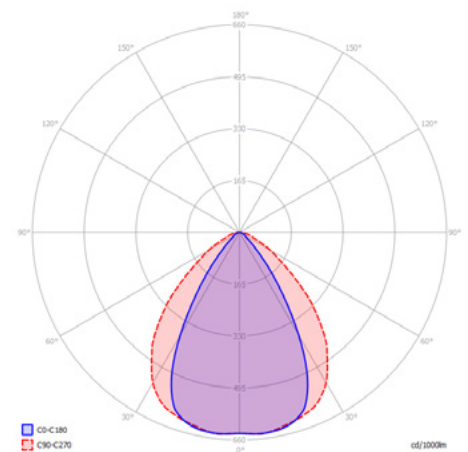

## DIMENSIONS

Length: 180 mm / 7.09"  
 Width: 16 mm / 0.63"  
 Height: 22 mm / 0.87"  
 Diameter: -  
 Total height: -  
 Recess depth: -

## LIGHT SPECIFICATIONS

Color temperature: 2950 K  
 CRI (RA): 95  
 Luminous intensity: 16.00 Cd  
 Light beam 0-180: 64°  
 Light beam 90-270: 91°  
 Net luminous flux: 25 lumen  
 Luminous efficiency: 50 lumenwatt

## PROTECTION RATING

IP : 53

Distance		Light circle 0-180°		Light circle 90-270°		Illuminance
[m]	[ft]	[m]	[ft]	[m]	[ft]	[lux]
0.8	2.5	1.0	3.1	1.5	5.0	28.4
1.0	3.3	1.3	4.1	2.0	6.7	16.0
1.3	4.1	1.6	5.1	2.6	8.4	10.2
1.5	4.9	1.9	6.2	3.1	10.0	7.1
1.8	5.7	2.2	7.2	3.6	11.7	5.2
2.0	6.6	2.5	8.2	4.1	13.4	4.0
0.3	1.0	0.4	1.3	0.6	2.0	173.1