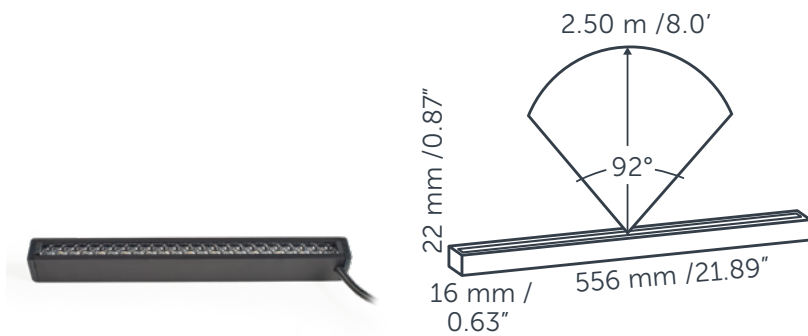

EVO HYDE 180

GENERAL

EVO HYDE 180
Article number: 10250200
Category: indirect
Light source: LED
Color changing: no
Warranty: 5 years

DIMENSIONS

Length: 180 mm / 7.09"
Width: 16 mm / 0.63"
Height: 22 mm / 0.87"
Diameter: -
Total height: -
Recess depth: -

ELECTRONICS

Voltage: 12V AC
Output: 0.50 Watt
VA: 0.60
Power factor: 0.83
Light source: 12x SMD-LED 0.06W
Lifetime: 25000 hours
Dimmable: no
Length of cable lead: 600 mm / 24"

LIGHT SPECIFICATIONS

Color temperature: 2950 K
CRI (RA): 95
Luminous intensity: 16.00 Cd
Light beam 0-180: 64°
Light beam 90-270: 91°
Net luminous flux: 25 lumen
Luminous efficiency: 50 lumenwatt

MATERIAL

Ring Plate: -
Lens: acrylic (PMMA)
Exterior: aluminum
Easy Lock included: yes
Installation hardware included: yes

AVAILABLE PRODUCT COLORS

■ Black

AVAILABLE ACCESSORIES

FIX 3, FIX 4

PROTECTION RATING

IP : 53

Distance		Light circle 0-180°		Light circle 90-270°		Illuminance
[m]	[ft]	[m]	[ft]	[m]	[ft]	[lux]
0.8	2.5	1.0	3.1	1.5	5.0	28.4
1.0	3.3	1.3	4.1	2.0	6.7	16.0
1.3	4.1	1.6	5.1	2.6	8.4	10.2
1.5	4.9	1.9	6.2	3.1	10.0	7.1
1.8	5.7	2.2	7.2	3.6	11.7	5.2
2.0	6.6	2.5	8.2	4.1	13.4	4.0
0.3	1.0	0.4	1.3	0.6	2.0	173.1

in-lite®

12 volt