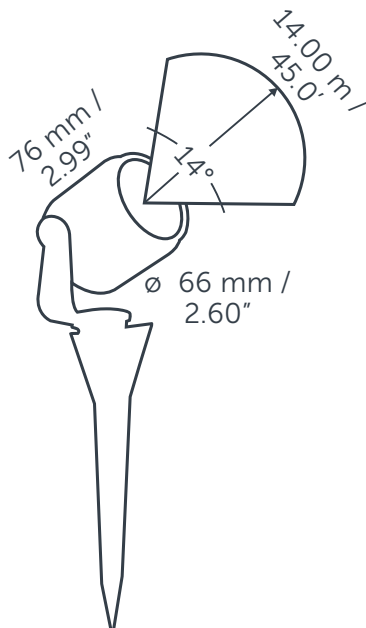

BIG SCOPE NARROW

GENERAL

BIG SCOPE NARROW
 Article number: 10400902
 Category: spot
 Light source: LED
 Color changing: no
 Warranty: 5 years

DIMENSIONS

Length: -
 Width: -
 Height: 76 mm / 2.99"
 Diameter: 66 mm / 2.60"
 Total height: -
 Recess depth: -

ELECTRONICS

Voltage: 12V AC
 Output: 5.00 Watt
 VA: 7.90
 Power factor: 0.63
 Light source: 1x LED High Power 6W
 Lifetime: 25000 hours
 Dimmable: no
 Length of cable lead: 600 mm / 24"

LIGHT SPECIFICATIONS

Color temperature: 3100 K
 CRI (RA): 92
 Luminous intensity: 2.956,90 Cd
 Light beam 0-180: 14°
 Light beam 90-270: 14°
 Net luminous flux: 444 lumen
 Luminous efficiency: 89 lumenwatt

MATERIAL

Ring Plate: aluminum
 Lens: glass
 Exterior: aluminum
 Easy Lock included: yes
 Installation hardware included: yes

AVAILABLE PRODUCT COLORS

-

AVAILABLE ACCESSORIES

RISER 1, RISER 2, KILLFLASH, SHIELD 2

PROTECTION RATING

IP : 67

Distance		Light circle 0-180°		Light circle 90-270°		Illuminance
[m]	[ft]	[m]	[ft]	[m]	[ft]	
7.5	24.6	1.8	6.0	1.8	6.0	52.6
10.0	32.8	2.5	8.1	2.5	8.1	29.6
12.5	41.0	3.1	10.1	3.1	10.1	18.9
15.0	49.2	3.7	12.1	3.7	12.1	13.1
17.5	57.4	4.3	14.1	4.3	14.1	9.7
20.0	65.6	4.9	16.1	4.9	16.1	7.4
0.3	1.0	0.1	0.2	0.1	0.2	31995.5