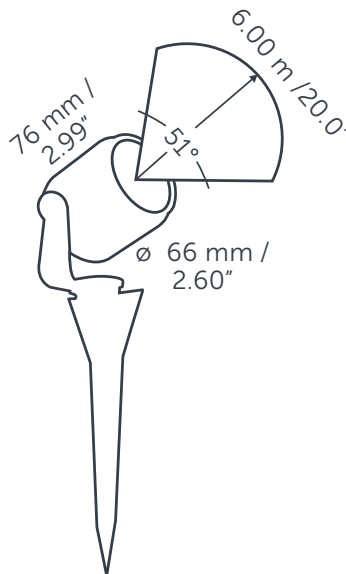

BIG SCOPE

GENERAL

BIG SCOPE
 Article number: 10401002
 Category: spot
 Light source: LED
 Color changing: no
 Warranty: 5 years

DIMENSIONS

Length: -
 Width: -
 Height: 76 mm / 2.99"
 Diameter: 66 mm / 2.60"
 Total height: -
 Recess depth: -

LIGHT SPECIFICATIONS

Color temperature: 3100 K
 CRI (RA): 91
 Luminous intensity: 489.80 Cd
 Light beam 0-180: 51°
 Light beam 90-270: 51°
 Net luminous flux: 422 lumen
 Luminous efficiency: 84 lumenwatt

PROTECTION RATING

IP : 67

Distance		Light circle 0-180°		Light circle 90-270°		Illuminance [lux]
[m]	[ft]	[m]	[ft]	[m]	[ft]	
1.5	4.9	1.4	4.7	1.4	4.7	217.7
3.0	9.8	2.9	9.4	2.9	9.4	54.4
4.5	14.8	4.3	14.1	4.3	14.1	24.2
6.0	19.7	5.7	18.8	5.7	18.8	13.6
7.5	24.6	7.2	23.5	7.2	23.5	8.7
9.0	29.5	8.6	28.2	8.6	28.2	6.1
0.3	1.0	0.3	1.0	0.3	1.0	5300.0