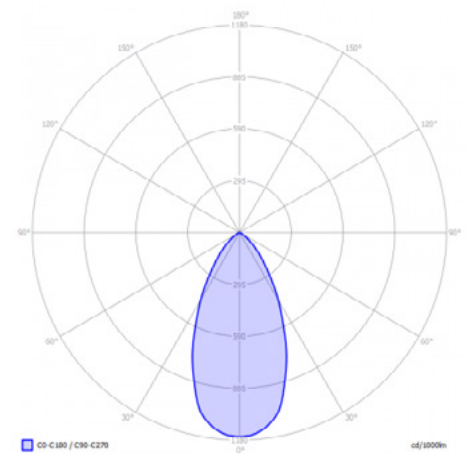

BIG SCOPE

GENERAL

BIG SCOPE
 Article number: 10401002
 Category: spot
 Light source: LED
 Color changing: no
 Warranty: 5 years

DIMENSIONS

Length: -
 Width: -
 Height: 76 mm / 2.99"
 Diameter: 66 mm / 2.60"
 Total height: -
 Recess depth: -

LIGHT SPECIFICATIONS

Color temperature: 3100 K
 CRI (RA): 91
 Luminous intensity: 489.80 Cd
 Light beam 0-180: 51°
 Light beam 90-270: 51°
 Net luminous flux: 422 lumen
 Luminous efficiency: 84 lumenwatt

PROTECTION RATING

IP : 67

Distance		Light circle 0-180°		Light circle 90-270°		Illuminance [lux]
[m]	[ft]	[m]	[ft]	[m]	[ft]	
1.5	4.9	1.4	4.7	1.4	4.7	217.7
3.0	9.8	2.9	9.4	2.9	9.4	54.4
4.5	14.8	4.3	14.1	4.3	14.1	24.2
6.0	19.7	5.7	18.8	5.7	18.8	13.6
7.5	24.6	7.2	23.5	7.2	23.5	8.7
9.0	29.5	8.6	28.2	8.6	28.2	6.1
0.3	1.0	0.3	1.0	0.3	1.0	5300.0