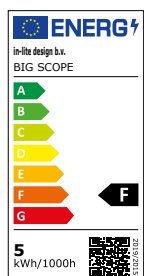

BIG SCOPE

GENERAL

BIG SCOPE
 Article number: 10401002
 Category: spot
 Light source: LED
 Color changing: no
 Warranty: 5 years

DIMENSIONS

Length: -
 Width: -
 Height: 76 mm / 2.99"
 Diameter: 66 mm / 2.60"
 Total height: -
 Recess depth: -

ELECTRONICS

Voltage: 12V AC
 Output: 5.00 Watt
 VA: 8.00
 Power factor: 0.63
 Light source: 1x LED High Power 6W
 Lifetime: 25000 hours
 Energy label: A+
 Dimmable: no
 Length of cable lead: 600 mm / 24"

LIGHT SPECIFICATIONS

Color temperature: 3100 K
 CRI (RA): 91
 Luminous intensity: 489.80 Cd
 Light beam 0-180: 51°
 Light beam 90-270: 51°
 Net luminous flux: 422 lumen
 Luminous efficiency: 84 lumenwatt

PROTECTION RATING

IP : 67

Distance		Light circle 0-180°		Light circle 90-270°		Illuminance [lux]
[m]	[ft]	[m]	[ft]	[m]	[ft]	
1.5	4.9	1.4	4.7	1.4	4.7	217.7
3.0	9.8	2.9	9.4	2.9	9.4	54.4
4.5	14.8	4.3	14.1	4.3	14.1	24.2
6.0	19.7	5.7	18.8	5.7	18.8	13.6
7.5	24.6	7.2	23.5	7.2	23.5	8.7
9.0	29.5	8.6	28.2	8.6	28.2	6.1
0.3	1.0	0.3	1.0	0.3	1.0	5300.0