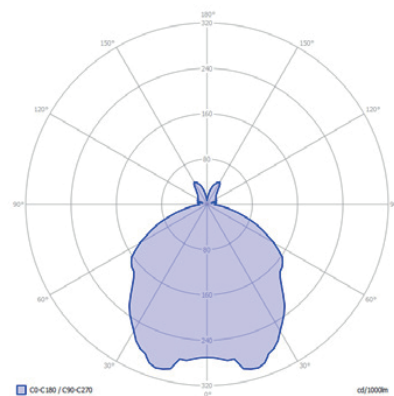

## DIMENSIONS

Length \_\_\_\_\_ -  
 Width \_\_\_\_\_ -  
 Height \_\_\_\_\_ 32 mm / 1.26"  
 Diameter \_\_\_\_\_ 22 mm / 0.87"  
 Total height \_\_\_\_\_ -  
 Recess depth \_\_\_\_\_ 50 mm / 1.97"

## LIGHT SPECIFICATIONS

Color temperature \_\_\_\_\_ 2850 K  
 CRI (RA) \_\_\_\_\_ 94  
 Luminous intensity \_\_\_\_\_ 6.40 Cd  
 Light beam 0-180 \_\_\_\_\_ 124°  
 Light beam 90-270 \_\_\_\_\_ 124°  
 Net luminous flux \_\_\_\_\_ 25 lumen  
 Luminous efficiency \_\_\_\_\_ 50 lumenwatt

## PROTECTION RATING

IP : 67

ILLUMINANCE - CONE OF LIGHT		
CENTER BEAM (FC)	BEAM DIAMETER (FT)	DISTANCE (FT)
6	3.76	1.0
3	6.02	1.6
1	8.28	2.2
1	10.53	2.8
1	12.79	3.4
0	15.05	4.0

Beam angle (0-180°) (90-270°): 124°  
edge illuminance is 1/2 of Centre beam