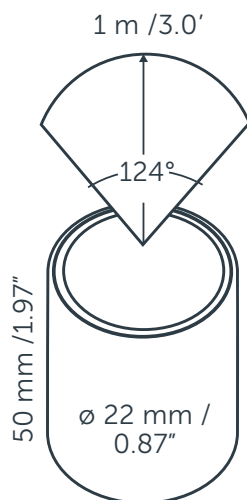

## DIMENSIONS

Length \_\_\_\_\_ -  
 Width \_\_\_\_\_ -  
 Height \_\_\_\_\_ 32 mm / 1.26"  
 Diameter \_\_\_\_\_ 22 mm / 0.87"  
 Total height \_\_\_\_\_ -  
 Recess depth \_\_\_\_\_ 50 mm / 1.97"

## LIGHT SPECIFICATIONS

Color temperature \_\_\_\_\_ 2850 K  
 CRI (RA) \_\_\_\_\_ 94  
 Luminous intensity \_\_\_\_\_ 6.40 Cd  
 Light beam 0-180 \_\_\_\_\_ 124°  
 Light beam 90-270 \_\_\_\_\_ 124°  
 Net luminous flux \_\_\_\_\_ 25 lumen  
 Luminous efficiency \_\_\_\_\_ 50 lumenwatt

## PROTECTION RATING

IP : 67

ILLUMINANCE - CONE OF LIGHT		
CENTER BEAM (FC)	BEAM DIAMETER (FT)	DISTANCE (FT)
6	3.76	1.0
3	6.02	1.6
1	8.28	2.2
1	10.53	2.8
1	12.79	3.4
0	15.05	4.0

Beam angle (0-180°) (90-270°): 124°  
edge illuminance is 1/2 of Centre beam